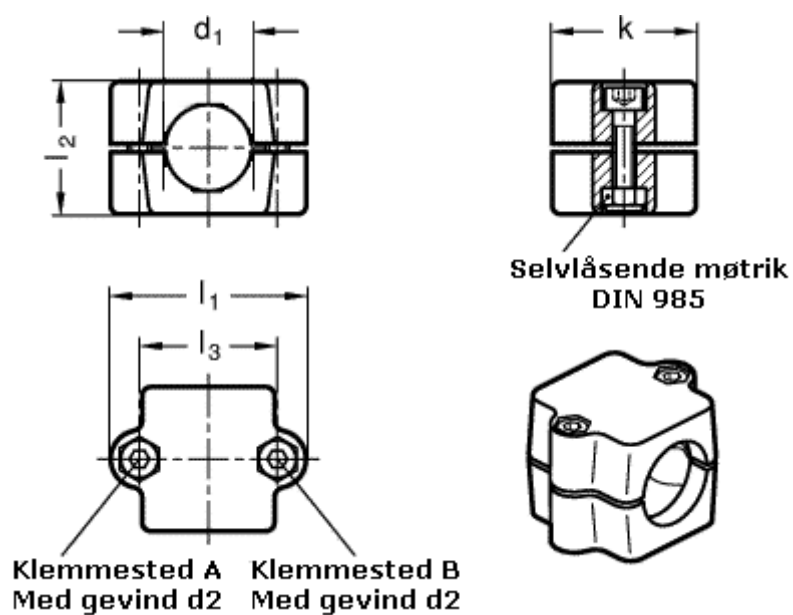

Article number: 20241B20332BL
Description: E+G Tube connector
GN 241-B20-33-BL

Measures

d1 = 20
d2 = M 8
k = 50
l1 = 68
l2 = 46
l3 = 48